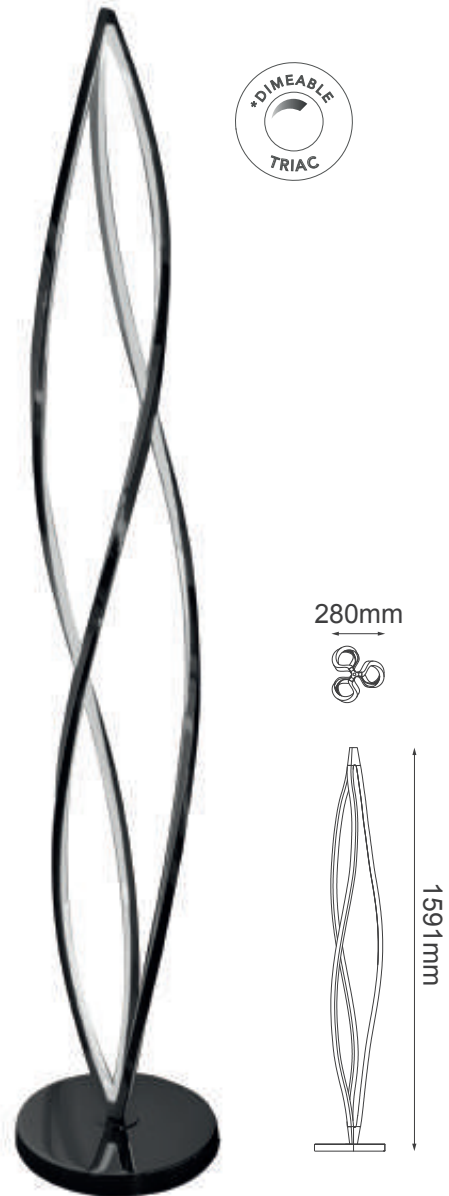

Quor
LIGHTING

NOVEDADES 2024 - 2025 QUOR LIGHTING

Aki

Aki

Q98252-*

Q98253-*

Modelo	Lámpara	CT/Lúmenes	Dimensiones	Info. Adicional
Q98252-*	75W	CCT Switch 3000-4000-6000K 4500Lm	H1551mm*Ø280mm	*3m de Cable  
Q98253-*	60W	CCT Switch 3000-4000-6000K 3500Lm	H1591mm*Ø280mm	 

Acabados Disponibles: -GD Oro y -GNB Negro Revolver

Aki

Q98251-*

Modelo	Lámpara	CT/Lúmenes	Dimensiones	Info. Adicional
Q98251-*	75W	CCT Switch 3000-4000-6000K 4500Lm	L1550mm*H280mm	*3m de Cable 

Acabados Disponibles: -GD Oro y GNB- Negro Revolver

Alegra

Q22061-GD

Modelo	Lámpara	CT/Lúmenes	Dimensiones	Info. Adicional
Q22061-GD	10W	3000K 800Lm	Ø220*H230mm	

Acabados Disponibles: PC Blanco con Dorado

An abstract graphic design featuring several thick, dark, curved lines that intersect and overlap. The lines are illuminated from within, creating a bright, glowing effect. The background is a light, neutral color. The word "Alina" is written in a simple, sans-serif font in the upper right corner.