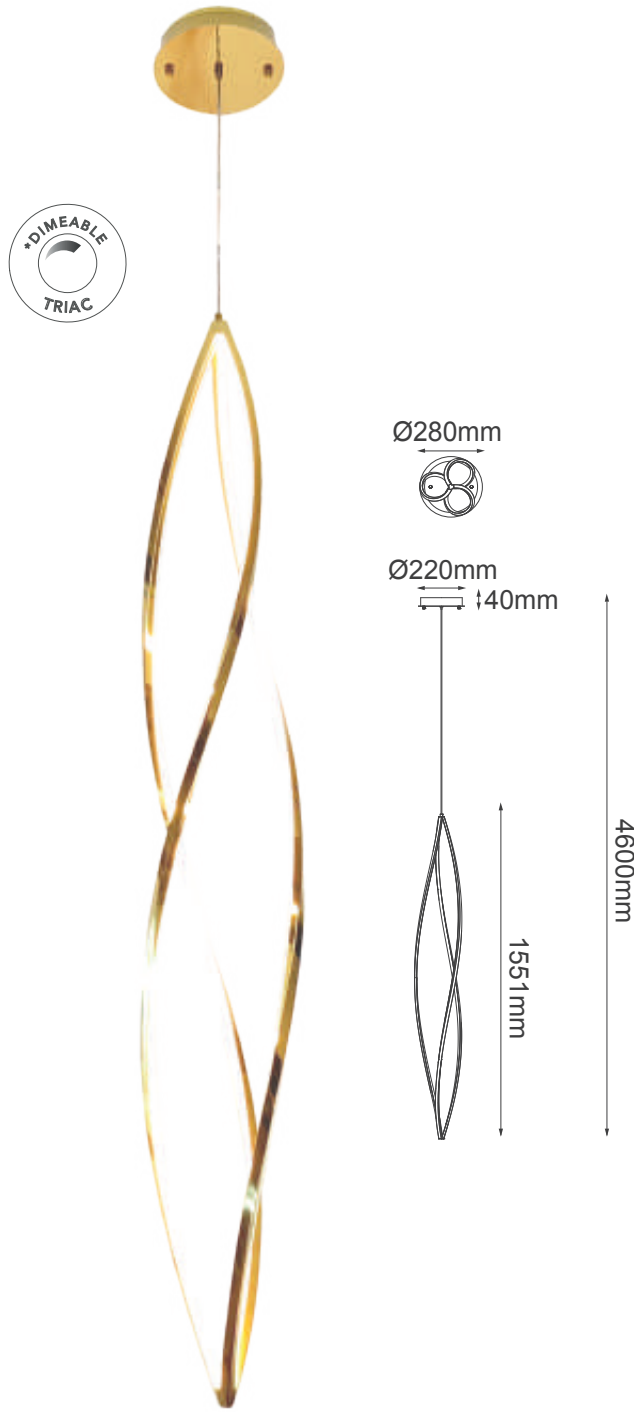

Quor
LIGHTING

NOVEDADES 2024 - 2025 QUOR LIGHTING

Aki

Aki

Q98252-*

Q98253-*

Modelo	Lámpara	CT/Lúmenes	Dimensiones	Info. Adicional
Q98252-*	75W	CCT Switch 3000-4000-6000K 4500Lm	H1551mm*Ø280mm	*3m de Cable  
Q98253-*	60W	CCT Switch 3000-4000-6000K 3500Lm	H1591mm*Ø280mm	 

Acabados Disponibles: -GD Oro y -GNB Negro Revolver

Aki

Q98251-*

Modelo	Lámpara	CT/Lúmenes	Dimensiones	Info. Adicional
Q98251-*	75W	CCT Switch 3000-4000-6000K 4500Lm	L1550mm*H280mm	*3m de Cable 

Acabados Disponibles: -GD Oro y GNB- Negro Revolver

Alegra

Q22061-GD

Modelo	Lámpara	CT/Lúmenes	Dimensiones	Info. Adicional
Q22061-GD	10W	3000K 800Lm	Ø220*H230mm	

Acabados Disponibles: PC Blanco con Dorado

An abstract graphic design featuring several thick, dark, curved lines that intersect and overlap. The lines are illuminated from within, creating a bright, glowing effect. The background is a light, neutral color. The word "Alina" is written in a simple, sans-serif font in the upper right corner.

Alina

Alina

Q88266-BK

Q88266-BSS

Modelo	Lámpara	CT/Lúmenes	Dimensiones	Info. Adicional
Q88266-*	30W	3000K 2400Lm	H380mm* Ø600mm	*3m de Cable

Acabados Disponibles: -BSS Latón y -BK Negro

Arcadia

Q74824-BK