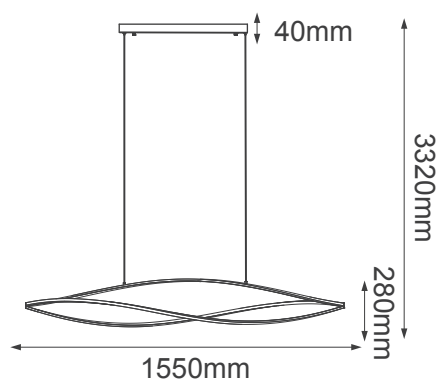

Modelo	Lámpara	CT/Lúmenes	Dimensiones	Info. Adicional
Q98251-*	75W	CCT Switch 3000-4000-6000K 4500Lm	L1550mm*H280mm	*3m de Cable

Acabados Disponibles: -GD Oro y GNB- Negro Revolver