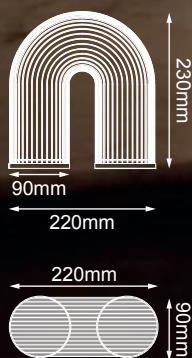

Acabados Disponibles: -GD Oro y -GNB Negro Revolver

Aki

Q98251-*

Modelo	Lámpara	CT/Lúmenes	Dimensiones	Info. Adicional
Q98251-*	75W	CCT Switch 3000-4000-6000K 4500Lm	L1550mm*H280mm	*3m de Cable 

Acabados Disponibles: -GD Oro y GNB- Negro Revolver

Alegra

Q22061-GD

Modelo	Lámpara	CT/Lúmenes	Dimensiones	Info. Adicional
Q22061-GD	10W	3000K 800Lm	Ø220*H230mm	

Acabados Disponibles: PC Blanco con Dorado

An abstract graphic design featuring several thick, dark, curved lines that intersect and overlap. The lines are illuminated from within, creating a bright, glowing effect. The background is a light, neutral color. The word "Alina" is written in a simple, sans-serif font in the upper right corner.

Alina

Alina

Q88266-BK

Q88266-BSS

Modelo	Lámpara	CT/Lúmenes	Dimensiones	Info. Adicional
Q88266-*	30W	3000K 2400Lm	H380mm* Ø600mm	*3m de Cable

Acabados Disponibles: -BSS Latón y -BK Negro

Arcadia

Q74824-BK