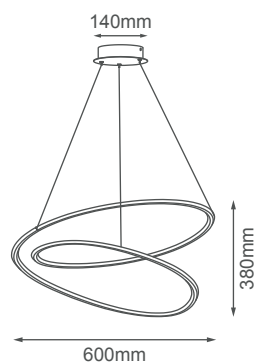

Alegra

Q22061-GD

Modelo	Lámpara	CT/Lúmenes	Dimensiones	Info. Adicional
Q22061-GD	10W	3000K 800Lm	Ø220*H230mm	

Acabados Disponibles: PC Blanco con Dorado

An abstract graphic design featuring several thick, dark, curved lines that intersect and overlap. The lines are illuminated from within, creating a bright, glowing effect. The background is a light, neutral color. The word "Alina" is written in a simple, sans-serif font in the upper right corner.

Alina

Alina

Q88266-BK

Q88266-BSS

Modelo	Lámpara	CT/Lúmenes	Dimensiones	Info. Adicional
Q88266-*	30W	3000K 2400Lm	H380mm* Ø600mm	*3m de Cable

Acabados Disponibles: -BSS Latón y -BK Negro

Arcadia

Q74824-BK