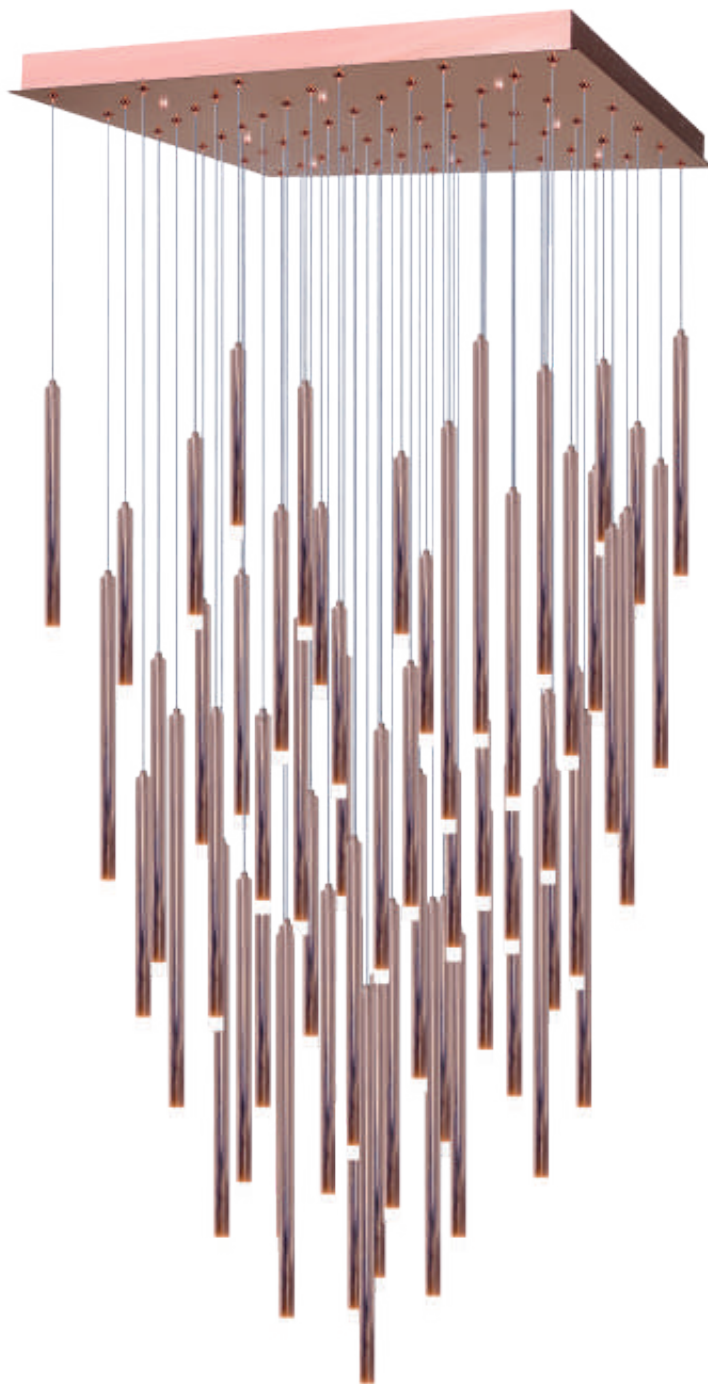

Minha

Q30060-

Modelo	Lámpara	CT/Lúmenes	Dimensiones	Info. Adicional
Q30060-*	61 * G9	---	H4600mm * L900	*3m de Cable

Acabados Disponibles: -RG Oro Rosado y -BC Cromo Negro