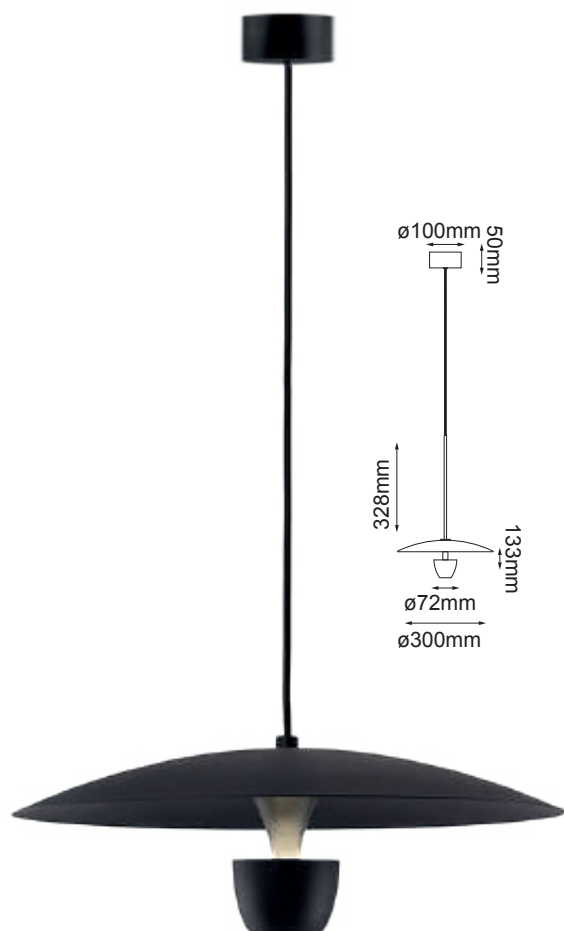

Irene

¡Ya disponible!

Q89113-BK