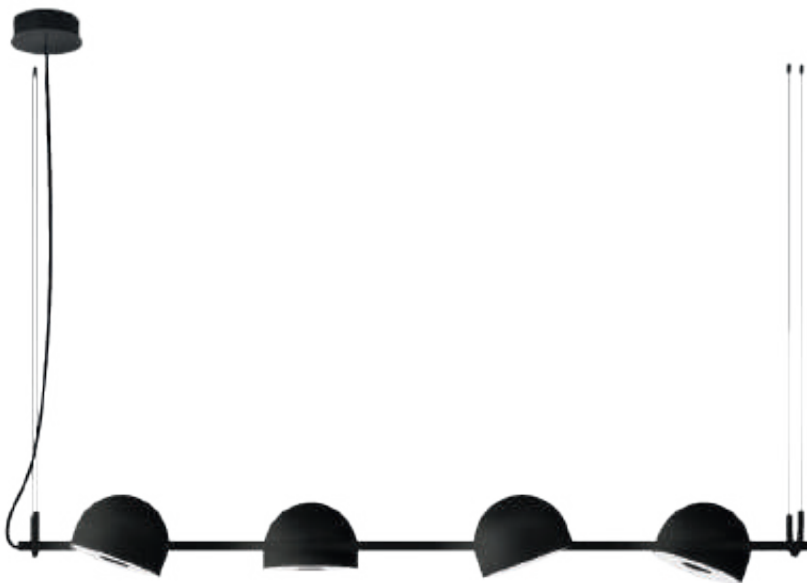

Alegra

Q22061-GD

Modelo	Lámpara	CT/Lúmenes	Dimensiones	Info. Adicional
Q22061-GD	10W	3000K 800Lm	Ø220*H230mm	

Acabados Disponibles: PC Blanco con Dorado

An abstract graphic design featuring several thick, dark, curved lines that intersect and overlap. The lines are illuminated from within, creating a bright, glowing effect. The background is a light, neutral color. The word "Alina" is written in a simple, sans-serif font in the upper right corner.

Alina

Alina

Q88266-BK

Q88266-BSS

Modelo	Lámpara	CT/Lúmenes	Dimensiones	Info. Adicional
Q88266-*	30W	3000K 2400Lm	H380mm* Ø600mm	*3m de Cable

Acabados Disponibles: -BSS Latón y -BK Negro

Arcadia

Q74824-BK