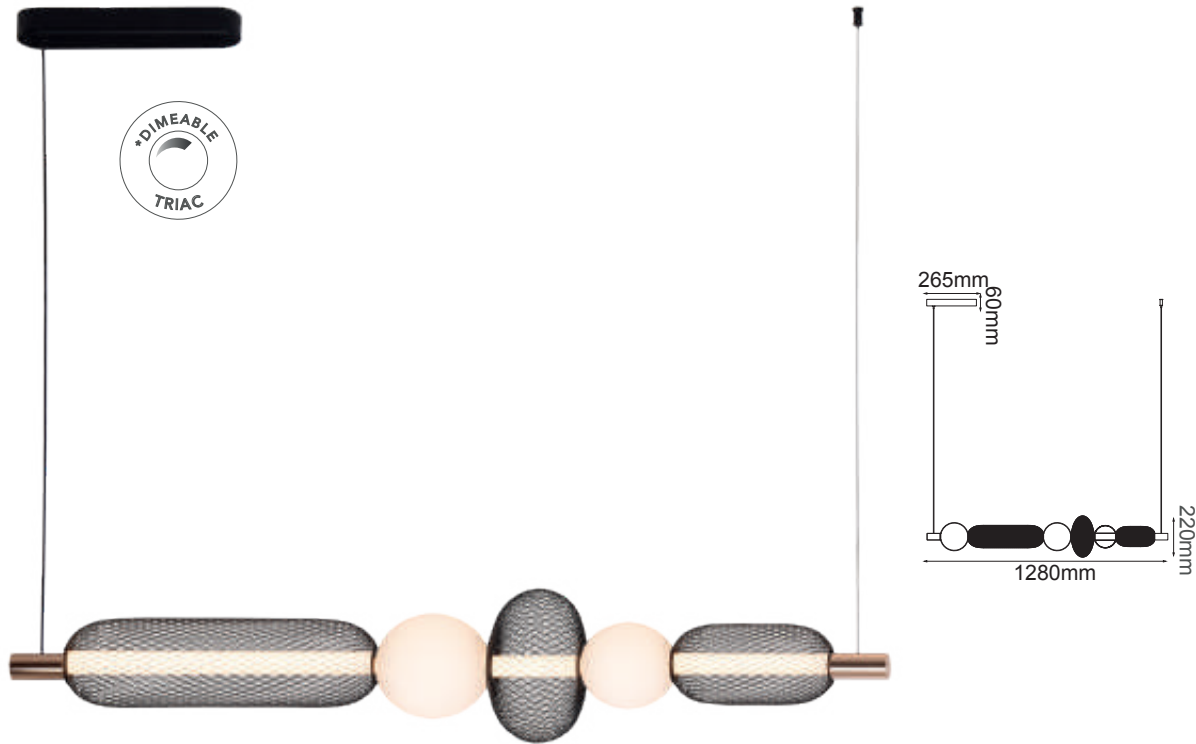

Alegra

Q22061-GD

Modelo	Lámpara	CT/Lúmenes	Dimensiones	Info. Adicional
Q22061-GD	10W	3000K 800Lm	Ø220*H230mm	

Acabados Disponibles: PC Blanco con Dorado

An abstract graphic design featuring several thick, dark, curved lines that intersect and overlap. The lines are illuminated from within, creating a bright, glowing effect. The background is a light, neutral color. The word "Alina" is written in a simple, sans-serif font in the upper right corner.

Bombai

Q10582-GD

Q10583-GD

Modelo	Lámpara	CT/Lúmenes	Dimensiones	Info. Adicional
Q10582-GD	15W	3000K 1200Lm	H250mm* L1183mm	*3m de Cable
Q10583-GD	28W	3000K 2240Lm	H250mm* L1138mm	*3m de Cable

Acabados Disponibles: -GD Oro

Cairo

Cairo

Q26019-BKGD

Q26020-BKGD

Modelo	Lámpara	CT/Lúmenes	Dimensiones	Info. Adicional
Q26019-BKGD	9W	3000K 720Lm	H220mm*L1280	*3m de Cable 
Q26020-BKGD	7W	3000K 560Lm	H250mm*Ø120mm	

Acabados Disponibles: -BKGD Negro con detalles dorados