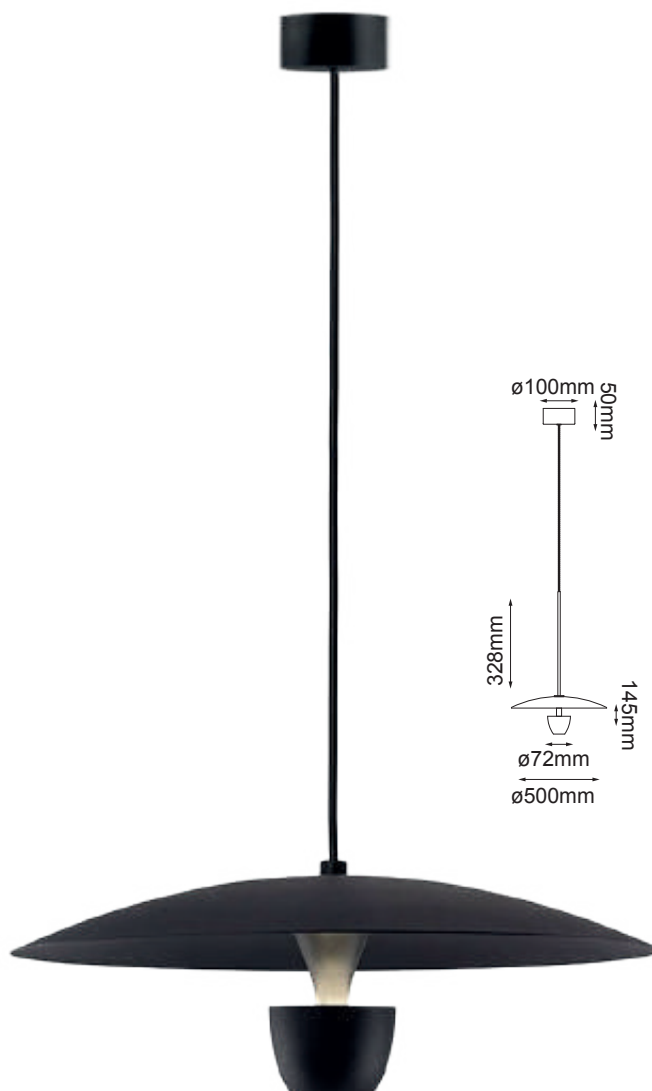

Q89115-BK

Modelo	Lámpara	CT/Lúmenes	Dimensiones	Info. Adicional
Q89113-BK	14W	3000K 1120Lm	H133mm*Ø300mm	*3m de Cable
Q89115-BK	14W	3000K 1120Lm	H145mm*Ø500mm	*3m de Cable

Acabados: -BK Negro